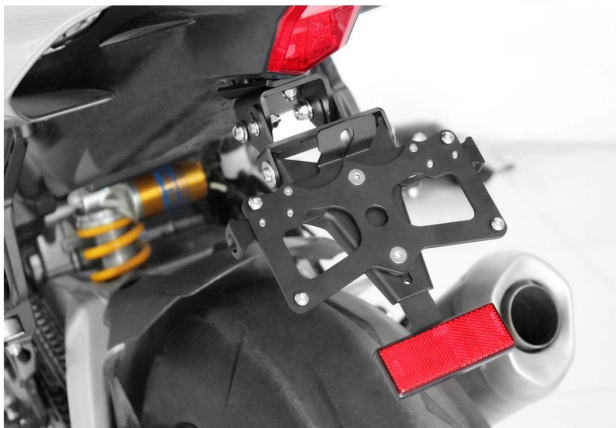

LICENSE PLATE SUPPORT

YAMAHA YZF R1 2015)