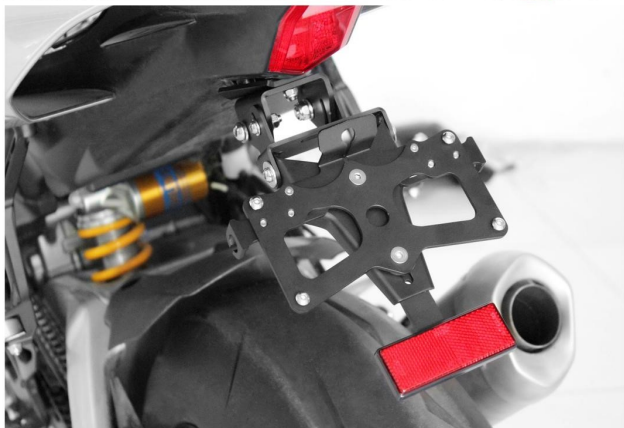

Bike Model List

Code	Model
HC-312	BMW S1000RR 2014-
HC-314	HONDA MSX 125 2013-
HC-313	HONDA CB 650F 2014-
HC-315	KAWASAKI Z300 2014-
HC-329	KAWASAKI ZX6R
HC-316	KAWASAKI Z800 2014-
HC-317	KAWASAKI Z1000 2014-
HC-330	KAWASAKI ZX10R
HC-321	SUZUKI GSXR 600 2008-
HC-322	SUZUKI GSXR 1000 2005-2006
HC-318	SUZUKI GSXR 1000 2007-2008
HC-319	SUZUKI GSXR 1000 2009-2010
HC-320	SUZUKI GSXS 1000 2015-
HC-325	YAMAHA MT 125 2014-
HC-327	YAMAHA R3 2015-
HC-328	YAMAHA R6 2006-
HC-323	YAMAHA MT 07 2014-
HC-324	YAMAHA MT 09 2014-
HC-326	YAMAHA R1 2015-

LICENSE PLATE SUPPORT

YAMAHA YZF R1 2015)